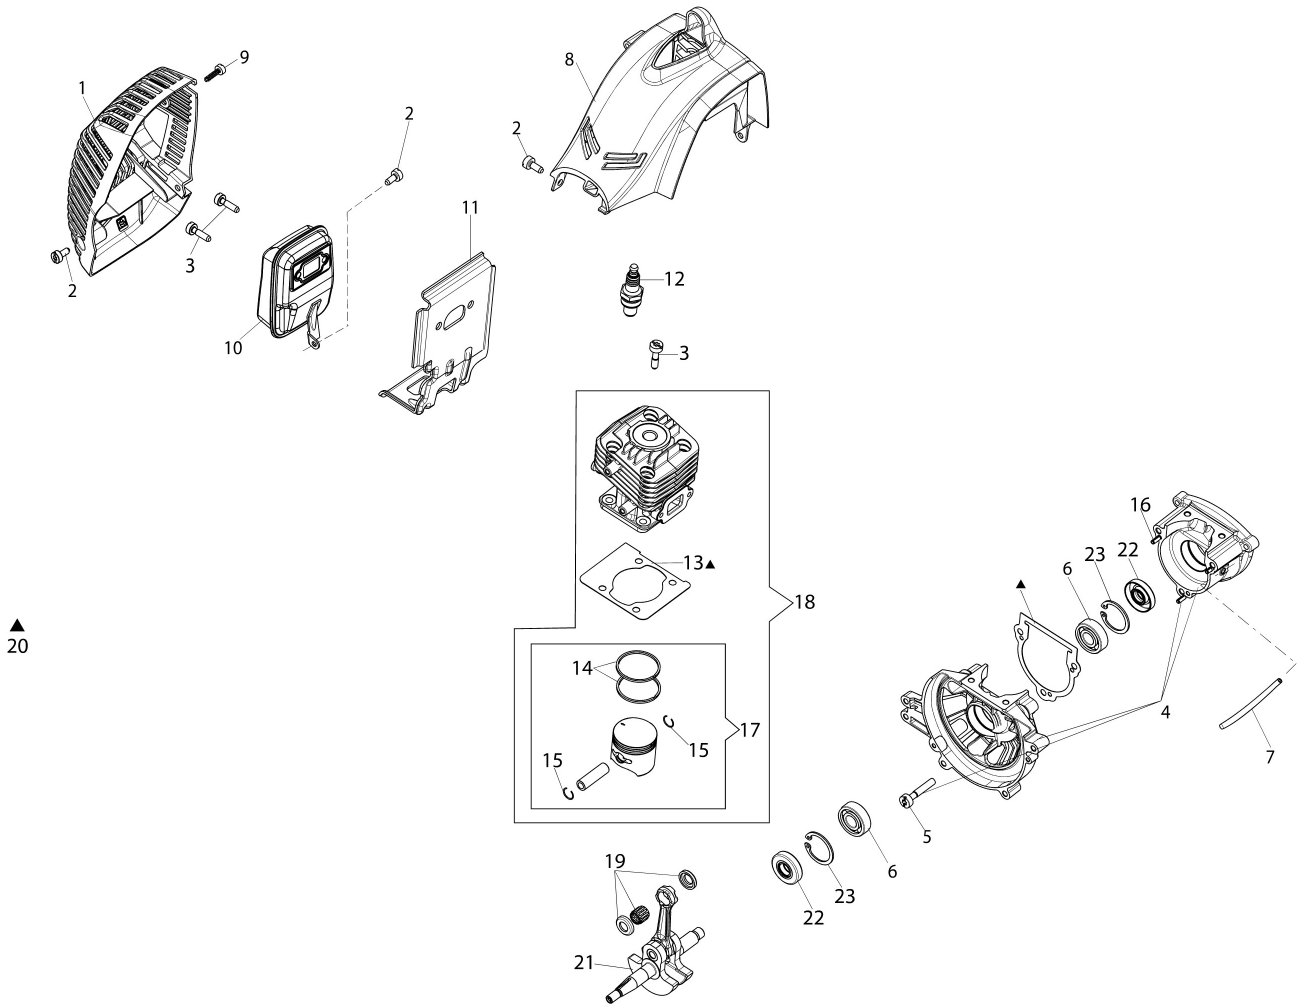

Illustration Engine

Ref.Nu	Qty	Part number	Description	Validity from	Validity till	Notes	Bulletin
1	1	61370302R	Guard			Grigio; Grey	
2	4	3891036R	Screw				
3	6	3891048R	Screw				
4	1	61370085R	Crankcase assy				
5	3	3891051R	Screw				
6	2	3034029R	Bearing				
7	1	094600126	Tube				
8	1	61370189R	Cover			Rosso; Red	
9	1	3893060R	Screw				
10	1	56600036R	Complete muffler				
11	1	61370571R	Deflector				
12	1	3055112R	Spark plug				
13	1	58070011R	Gasket				
14	2	61370575R	Piston ring				
15	2	58070166BR	Ring				
16	5	61280044R	Plug				
17	1	61370605A	Piston assy Ø32				
18	1	61370606A	Complete cylinder Ø32				
19	1	61370254	Set roller cage and washer				
20	1	61370255	Gasket set				
21	1	58070045R	Shaft				
22	2	3050042R	Seal ring				
23	2	3025018R	Ring				